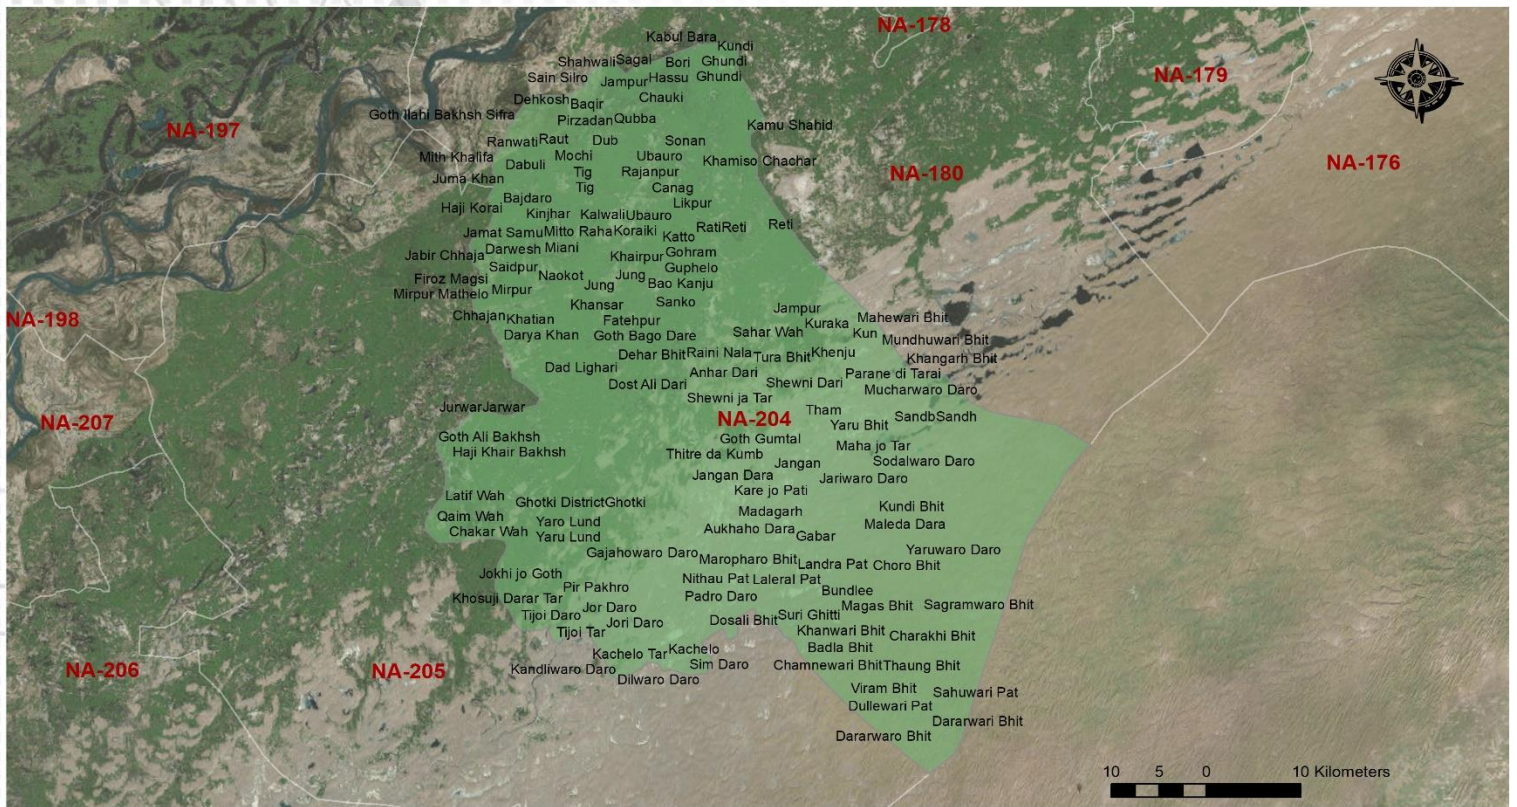

CONSTITUENCY PROFILE

NA-204 GHOTKI-I

SINDH

CONSTITUENCY POPULATION

851,485

VOTER STATISTICS

Male

207,507

Female

159,335

Total

366,842

43%

of the total population are registered as voters

POLLING STATIONS

43

Male

43

Female

217

Combined

303

Total

Number of polling stations where registered voters exceed 1,200

AVERAGE VOTER AT POLLING STATION

1,211

AVERAGE VOTER AT POLLING BOOTH

468

LIST OF CONTESTING CANDIDATES

#	Name	Name of Political Party
1	Jam Waseem Ahmed	Independent
2	Khalid Ahmed Khan Lund	Pakistan Peoples Party Parliamentarians
3	Shahbaz Ahmed Khan Lund	Independent
4	Abdul Haque alias Mian Mitha	Independent
5	Abdul Wahab	Pakistan Justice & Democratic Party
6	Lutfullah	Pakistan Rah-e-Haq Party
7	Mohammad Ishaq Laghari	Independent
8	Mohammad Yousif	Muttahidda Majlis-e-Amal Pakistan
9	Mian Rafique Ahmed	Independent
10	Hallar Khan Pitafi	Independent